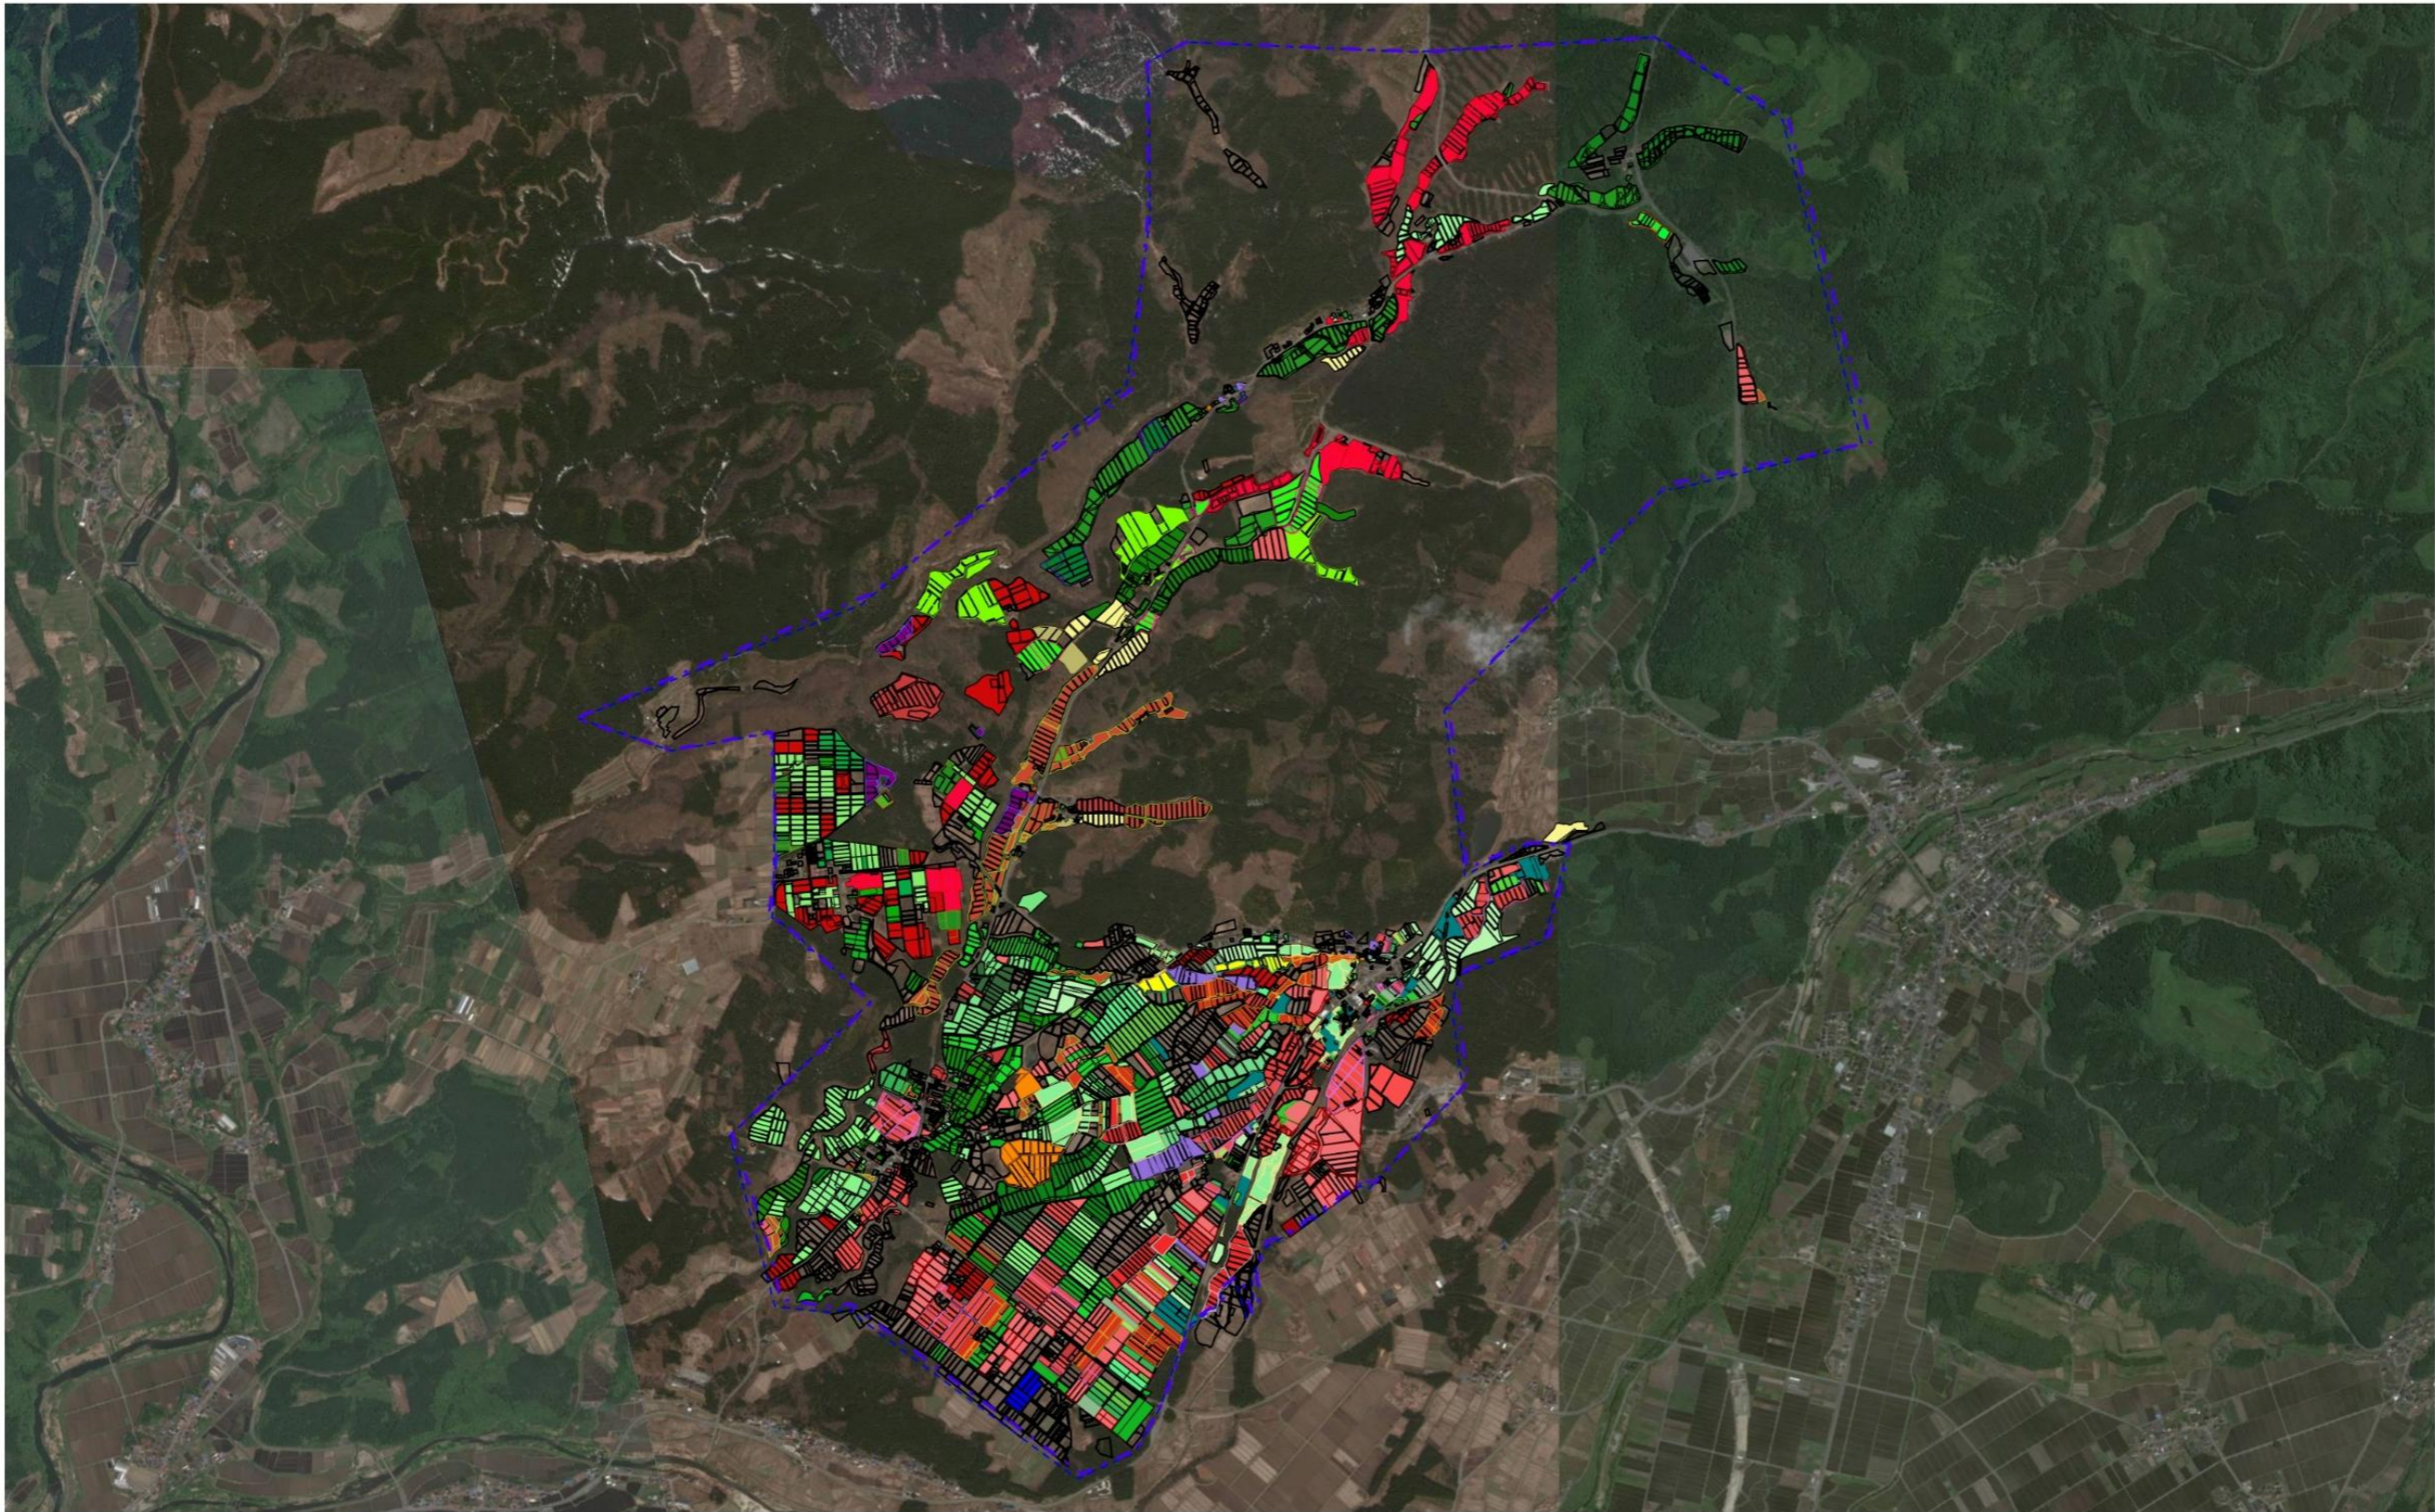

目標地図【西郷地域】

No.	農業を担う者	配色
1		Red
2		Red
3		Red
4		Light Green
5		Green
6		Light Green
7		Green
8		Light Green
9		Light Green
10		Green
11		Red
12		Light Green
13		Green
14		Orange
15		Purple
16		Light Green
17		Green
18		Light Green
19		Green
20		Red
21		Green
22		Light Green
23		Light Green
24		Blue
25		Light Green
26		Light Green
27		Light Green
28		Red
29		Light Green
30		Light Green
31		Light Green
32		Light Green
33		Light Green
34		Light Green
35		Light Green
36		Light Green
37		Light Green
38		Light Green
39		Light Green
40		Light Green
41		Light Green
42		Light Green
43		Light Green
44		Light Green
45		Red
46		Red
47		Red
48		Red
49		Green
50		Light Green
51		Yellow
52		Yellow
53		Purple
54		Blue

1 : 11000